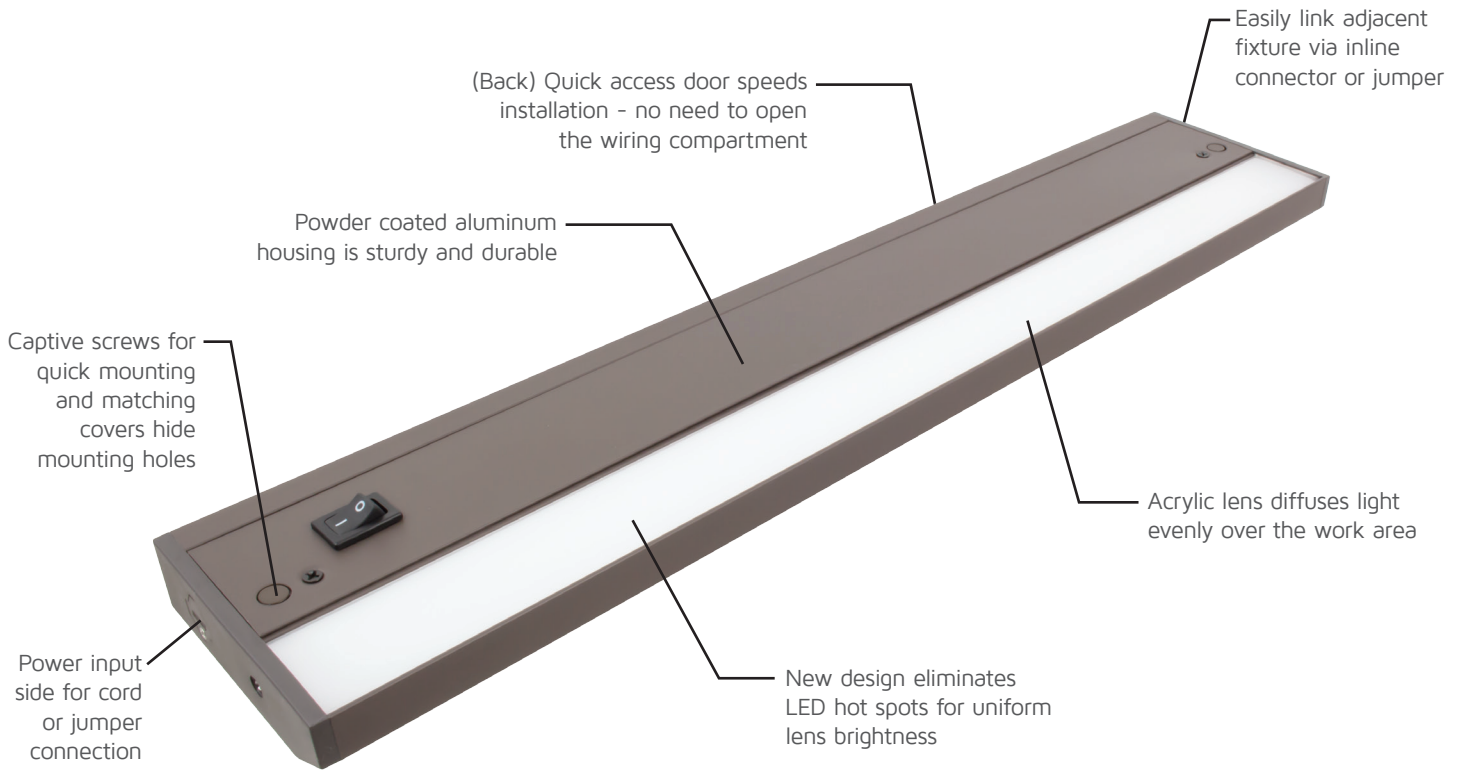

LED COMPLETE 2

NEW & IMPROVED 

SMOOTH & EVEN LIGHT - UP TO 850 LUMENS PER FIXTURE

LED COMPLETE 2

Dimmable energy efficient fixture in six lengths with a complete set of accessories for full coverage of your installation needs. Warm White (3000K) LED light with a high CRI (90+). New design eliminates hot spots for a uniform lens brightness.

LED Complete 2 Accessories

ALC-BOX-WH (White)
ALC-BOX-DB (Dark Bronze)

Hardwire junction box
6-3/8"L x 3-5/8"W x 1"H
Power out ports at each end
Six 3/8" knockout locations
On/Off rocker switch
c/ETL/us Listed for indoor use

ALC-EX6-WH 6" (White)
ALC-EX12-WH 12" (White)
ALC-EX6-BK 6" (Black)
ALC-EX12-BK 12" (Black)

Jumper (linking) cables
for LED Complete 2 with
male/female connectors

ALC-PC6-WH (White)
ALC-PC6-BK (Black)

6ft 120V AC power cord
3-prong grounded plug
Power cord input is at
same side as switch