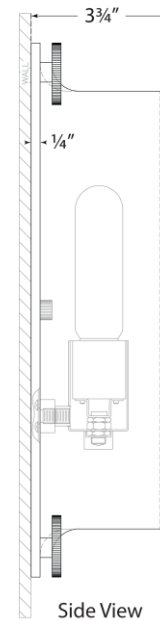

# TEAR SHEET

## Chirac Small Sconce

Item # TOB 2325PN-WG

Designer: Thomas O'Brien

Height: 14"

Width: 8.5"

Extension: 3.75"

Backplate: 8.5" x 14" Decorative

Finishes: PN

Glass Options: WG

Socket: E26 Keyless

Wattage: 60 T10

Weight: 6 Pounds

Side View

Front View