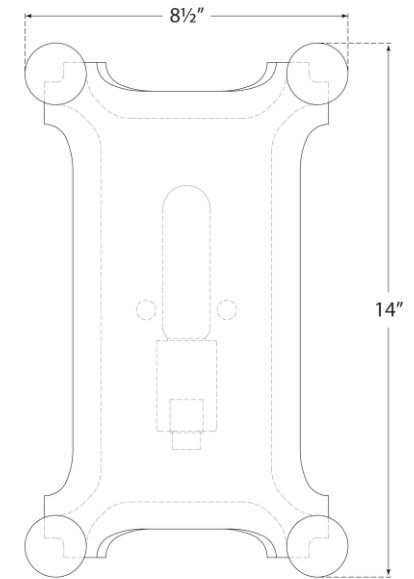

## Chirac Small Sconce

Item # TOB 2325PN-WG

Designer: Thomas O'Brien

Height: 14"

Width: 8.5"

Extension: 3.75"

Backplate: 8.5" x 14" Decorative

Finishes: PN

Glass Options: WG

Socket: E26 Keyless

Wattage: 60 T10

Weight: 6 Pounds

Side View

Front View