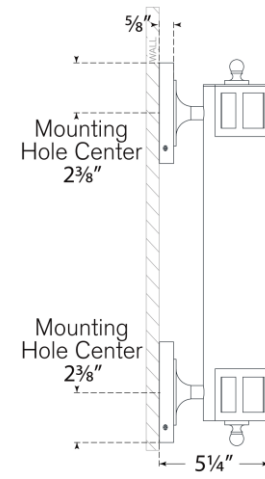

TEAR SHEET

Openwork Medium Sconce

Item # SS 2013HAB-FG

Designer: Visual Comfort

Height: 18"

Width: 4.75"

Extension: 5.25"

Backplate: 4.75" Square

Finishes: BZ, HAB, PN

Glass Options: FG

Socket: 2 - E26 Keyless

Wattage: 2 - 60 T10

Weight: 6 Pounds

Top View

Side View

Front View