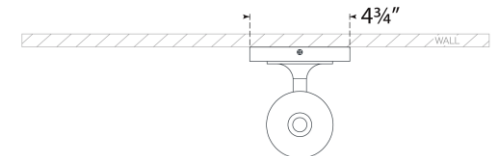

TEAR SHEET

Openwork Medium Sconce

Item # SS 2013HAB-FG

Designer: Visual Comfort

Height: 18"

Width: 4.75"

Extension: 5.25"

Backplate: 4.75" Square

Finishes: BZ, HAB, PN

Glass Options: FG

Socket: 2 - E26 Keyless

Wattage: 2 - 60 T10

Weight: 6 Pounds

Top View

Side View

Front View