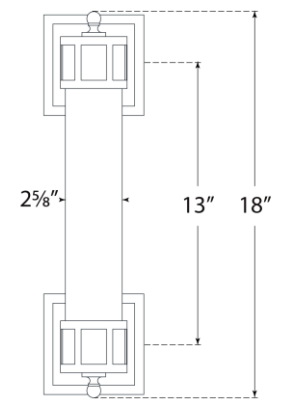

TEAR SHEET

Openwork Medium Sconce

Item # SS 2013HAB-FG

Designer: Visual Comfort

Height: 18"

Width: 4.75"

Extension: 5.25"

Backplate: 4.75" Square

Finishes: BZ, HAB, PN

Glass Options: FG

Socket: 2 - E26 Keyless

Wattage: 2 - 60 T10

Weight: 6 Pounds

Top View

Side View

Front View