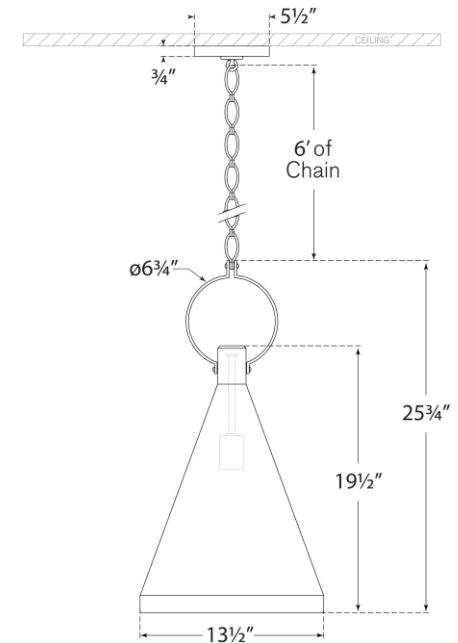

TEAR SHEET

Limoges Medium Tall Pendant

Item # SK 5361NR-PW

Designer: Suzanne Kasler

Height: 25.75"

Width: 13.5"

Canopy: 5.5" Round

Finishes: NR

Shade Treatments: AI, PW

Socket: E26 Keyless

Wattage: 60 A19

Weight: 6 Pounds

Front View