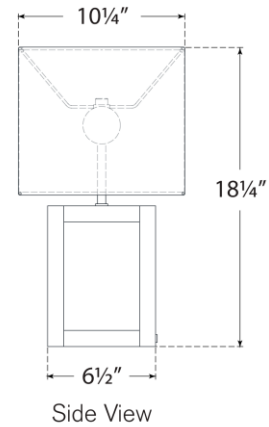

## Galerie Medium Table Lamp

Item # PCD 3012BZ-L

Designer: Paloma Contreras

Height: 18.25"

Width: 18"

Base: 6.5" x 13.25" Rectangle

Finishes: BZ, HAB, PN

Shade Treatments: L

Shade Details: 18" x 10.25" x 9"

Socket: 2 - E26 Pull Chain

Wattage: 2 - 15 LED A

Weight: 6 Pounds

Side View

Front View

Top View