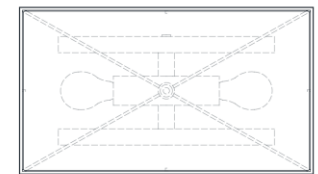

## Galerie Medium Table Lamp

Item # PCD 3012BZ-L

Designer: Paloma Contreras

Height: 18.25"

Width: 18"

Base: 6.5" x 13.25" Rectangle

Finishes: BZ, HAB, PN

Shade Treatments: L

Shade Details: 18" x 10.25" x 9"

Socket: 2 - E26 Pull Chain

Wattage: 2 - 15 LED A

Weight: 6 Pounds

Side View

Front View

Top View