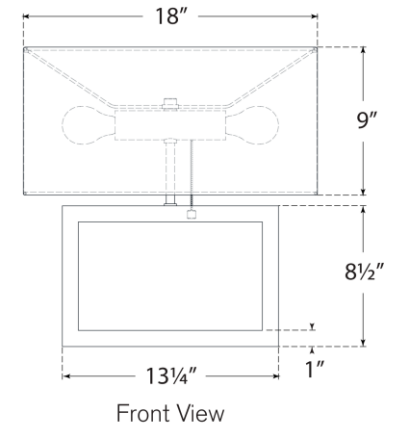

## Galerie Medium Table Lamp

Item # PCD 3012BZ-L

Designer: Paloma Contreras

Height: 18.25"

Width: 18"

Base: 6.5" x 13.25" Rectangle

Finishes: BZ, HAB, PN

Shade Treatments: L

Shade Details: 18" x 10.25" x 9"

Socket: 2 - E26 Pull Chain

Wattage: 2 - 15 LED A

Weight: 6 Pounds

Side View

Front View

Top View