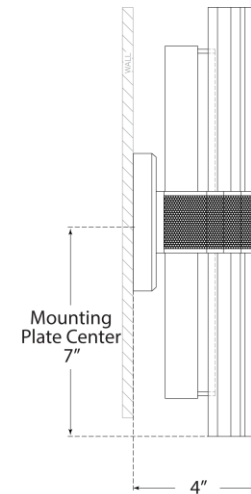

## Fascio 14" Sconce

Item # LR 2905BZ-CG

Designer: Lauren Rottet

Height: 14"

Width: 4.5"

Extension: 4.25"

Backplate: 4.5" Square

Finishes: BZ, HAB, PN

Trim Options: CG

Lightsource: Dedicated LED

Wattage: 12w (1000lm)

Weight: 7 Pounds

Top View

Side View

Front View