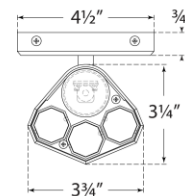

## Fascio 14" Sconce

Item # LR 2905BZ-CG

Designer: Lauren Rottet

Height: 14"

Width: 4.5"

Extension: 4.25"

Backplate: 4.5" Square

Finishes: BZ, HAB, PN

Trim Options: CG

Lightsource: Dedicated LED

Wattage: 12w (1000lm)

Weight: 7 Pounds

Top View

Side View

Front View