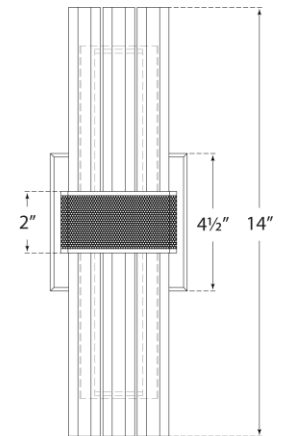

## Fascio 14" Sconce

Item # LR 2905BZ-CG

Designer: Lauren Rottet

Height: 14"

Width: 4.5"

Extension: 4.25"

Backplate: 4.5" Square

Finishes: BZ, HAB, PN

Trim Options: CG

Lightsource: Dedicated LED

Wattage: 12w (1000lm)

Weight: 7 Pounds

Top View

Side View

Front View