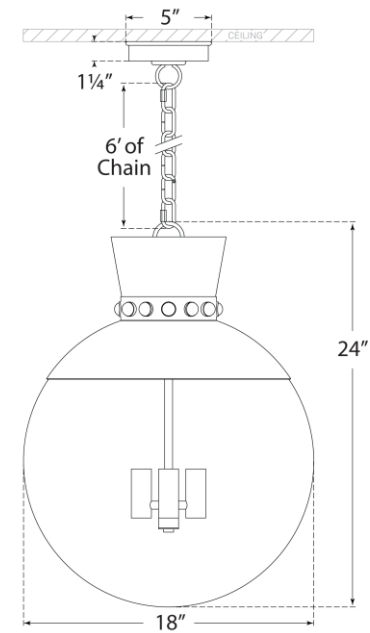

TEAR SHEET

Lucia Large Pendant

Item # JN 5052CEL/G-CG

Designer: Julie Neill

Height: 24"

Width: 18"

Canopy: 5" Round

Finishes: CEL/G, G/WHT, MBK/G, WHT/G

Glass Options: CG

Socket: 4 - E12 Candelabra

Wattage: 4 - 40 C11

Weight: 16 Pounds

Front View