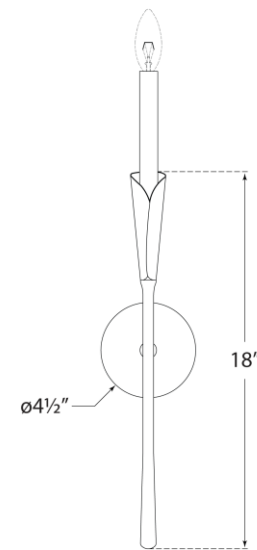

# TEAR SHEET

## Aiden Tail Sconce

Item # CHD 2505AI

Designer: Chapman & Myers

Height: 22.75"

Width: 4.5"

Extension: 3.5"

Backplate: 4.5" Round

Finishes: AI, GI, PN

Socket: E12 Candelabra

Wattage: 60 C11

Weight: 2 Pounds

Front View

Side View