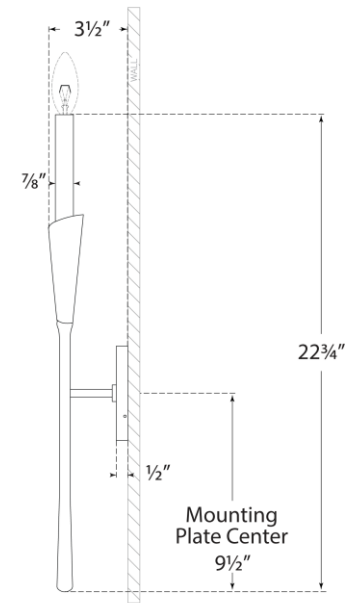

## Aiden Tail Sconce

Item # CHD 2505AI

Designer: Chapman & Myers

Height: 22.75"

Width: 4.5"

Extension: 3.5"

Backplate: 4.5" Round

Finishes: AI, GI, PN

Socket: E12 Candelabra

Wattage: 60 C11

Weight: 2 Pounds

Front View

Side View